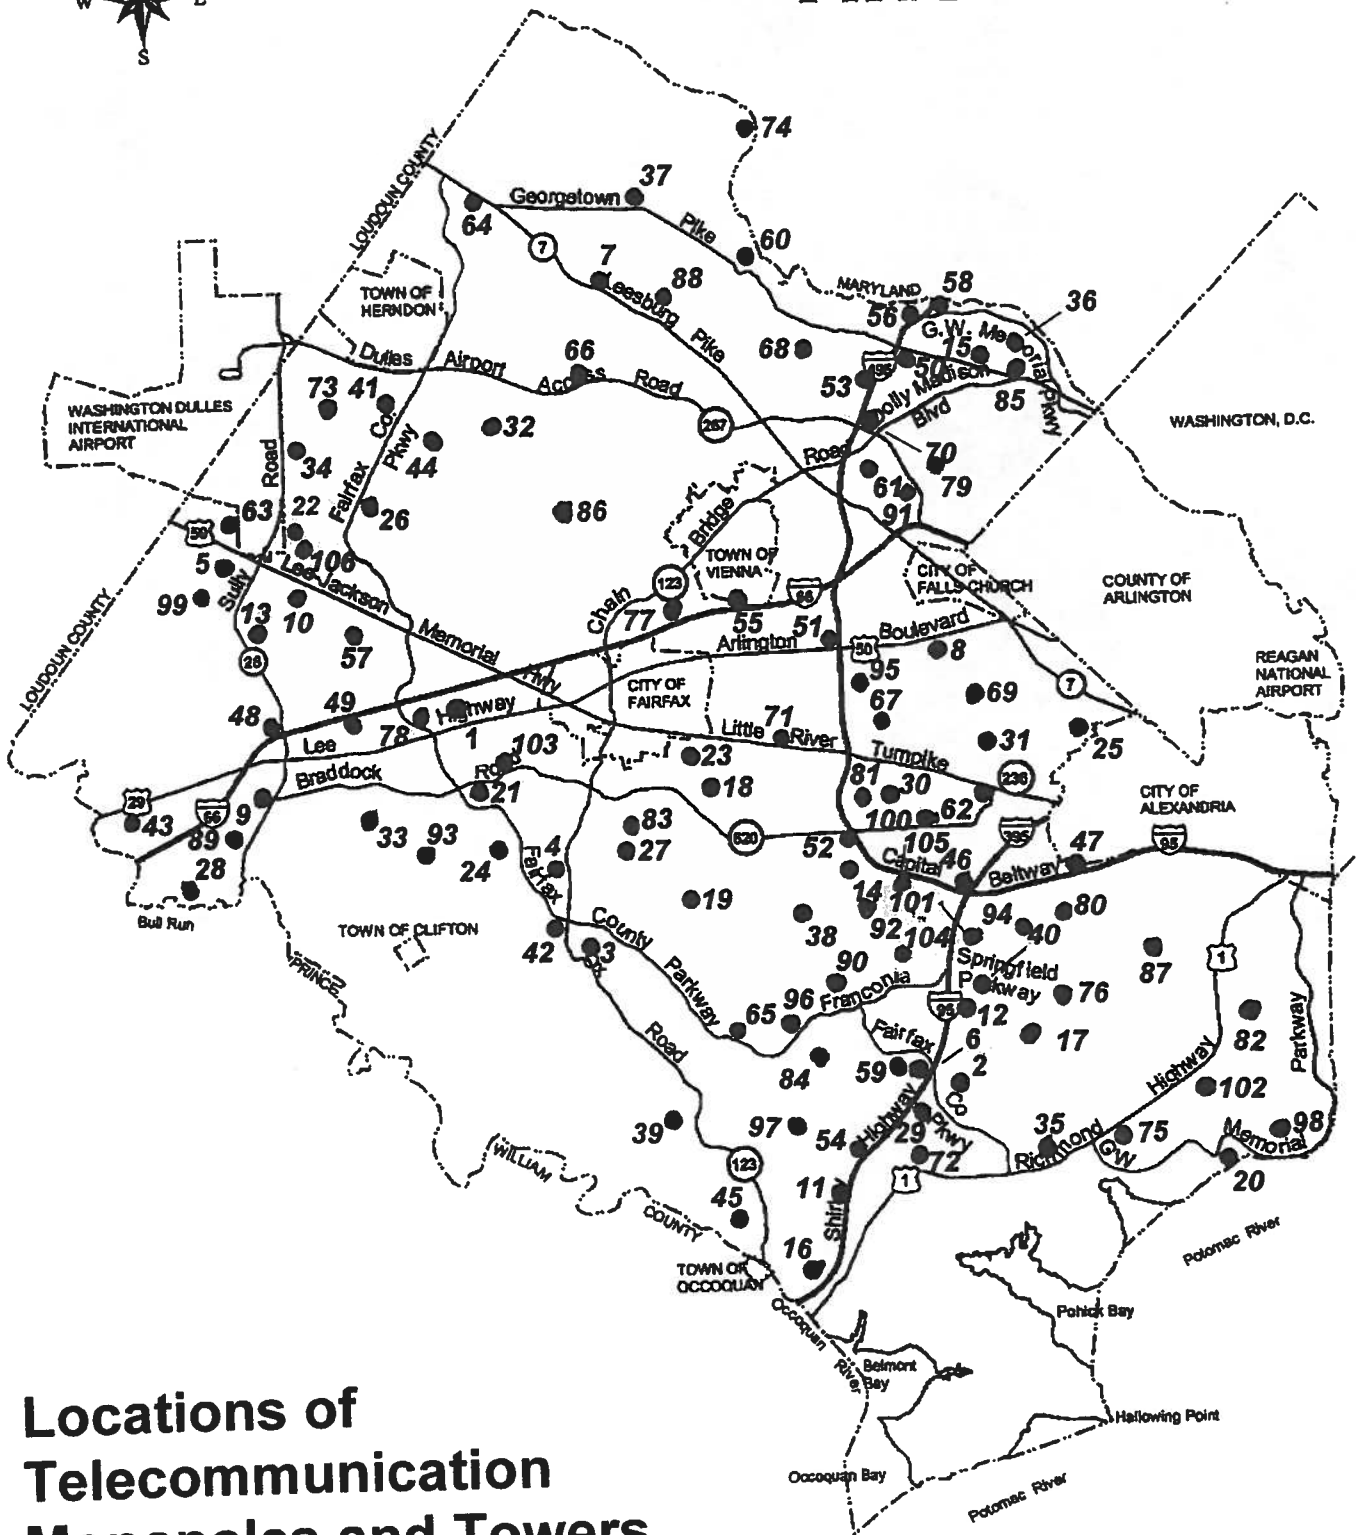

FAIRFAX COUNTY VIRGINIA

Locations of Telecommunication Monopoles and Towers In Fairfax County

June 18, 2010

APPROVED TELECOMMUNICATION MONOPOLES AND TOWERS
June 18, 2010
Page 1 of 5

Map No.	Application	Ht. / Structure	Street Address / (public site)	Tax Map Parcel
1	456-S83-32 456-Y97-15	130' monopole 162' monopole	4641 West Ox Road	56-1 ((13)) 3, 4
2	456-V85-11	150' monopole	8203 Backlick Road	99-3 ((1)) 29, 38
3	456-S89-34	150' monopole	6401 Ox Road	77-3 ((1)) 30B pt.
4	456-S92-7	250' tower	11209 Fairfax Station Road	77-1 ((1)) 1
5	456-Y93-3	110' monopole	14518 Lee Road	34-3 ((3)) B4 pt.
6	456-L93-12	150' monopole	7956 Cameron Brown Court	99-1 ((4)) 30 pt.
7	456-D93-11	150' monopole	10516 Leesburg Pike	12-4 ((1)) 54 pt.
8	456-M93-14	125' monopole	3101 Hodge Place (Jefferson Fire Station)	50-3 ((4)) B
9	456-Y93-18	150' monopole	5856 Old Centreville Road (Centreville Fire Station)	54-4 ((1)) 63 pt.
10	456-Y94-7	150' monopole	14005 Vernon Street (Chantilly Fire Station)	34-4 ((6)) 61
11	FS-37	170' monopole	8101 Lorton Road (Old Lorton Elementary School)	107-4 ((1)) 74
12	456-L95-8	187' monopole	7711 Loisdale Road	99-2 ((1)) 2A
13	456-Y95-10	123' monopole	4511 Daly Drive	44-1 ((3)) 13
14	456-B95-23	150' monopole	7920 Woodruff Court	70-4 ((10)) 701
15	FS-51 FS-D96-43	85' monopole 85' monopole	6520 Georgetown Pike (Langley High School)	22-3 ((1)) 10
16	456-V95-26	199' tower	10112 Furnace Road	113-1 ((1)) 11
17	456-L95-7	150' monopole	7936 Telegraph Road (Kingstowne Fire Station)	100-1 ((1)) 16
18	456-B95-14	120' monopole	9537 Helenwood Drive	69-1 ((4)) 1A
19	456-S95-33	180' monopole	9501 Old Burke Lake Road (Burke Fire Station)	78-1 ((1)) 23, 24
20	456-V96-1	100' treepole	3200 Mt. Vernon Memorial Highway	110-2 ((1)) 12
21	456-S96-3	175' monopole	12111 Braddock Road (Mott Community Center)	67-1 ((1)) 35
22	456-Y96-4	90' tower	3675 Centerview Drive	34-2 ((6)) 2
23	FS-B96-31	140' monopole	9525 Little River Turnpike (Woodson High School)	58-3 ((1)) 1
24	456-S96-6	150' monopole	5755 Revercomb Court (Former Police Firing Range)	67-4 ((1)) 22A